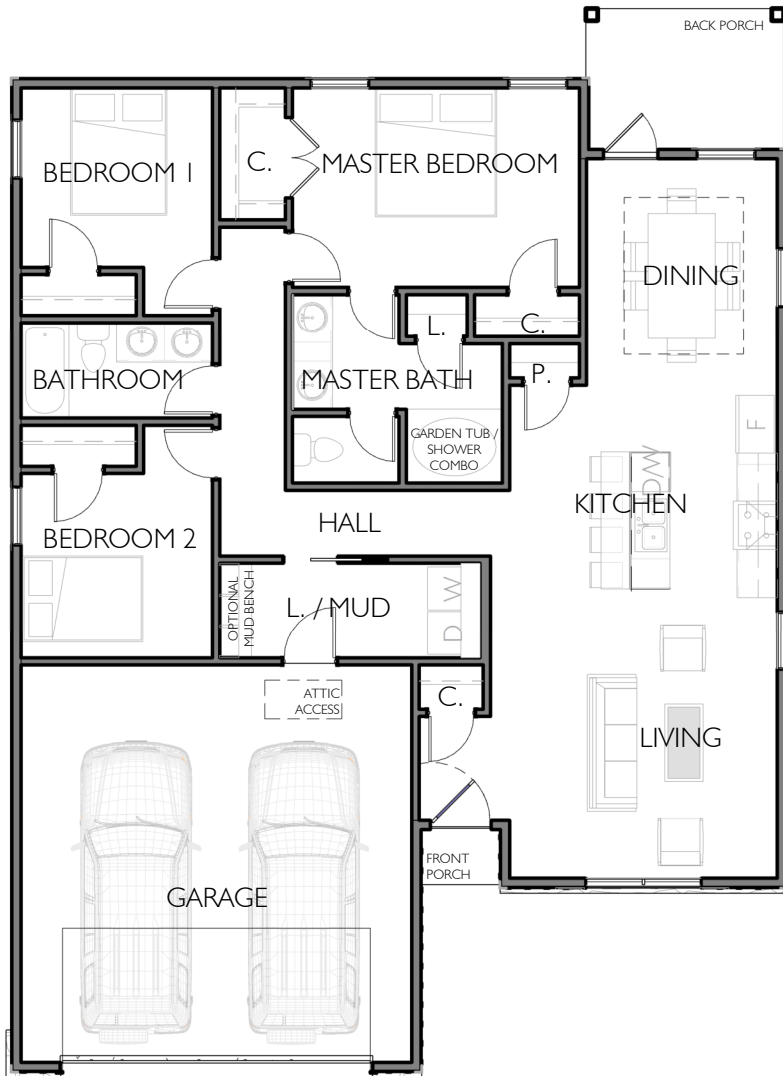

**WCH**  
HOMES  
HAWKS RIDGE

**BRADFORD**

OPTION A

3 BEDROOMS  
DINING ROOM  
1,396 SQFT

OPTION B